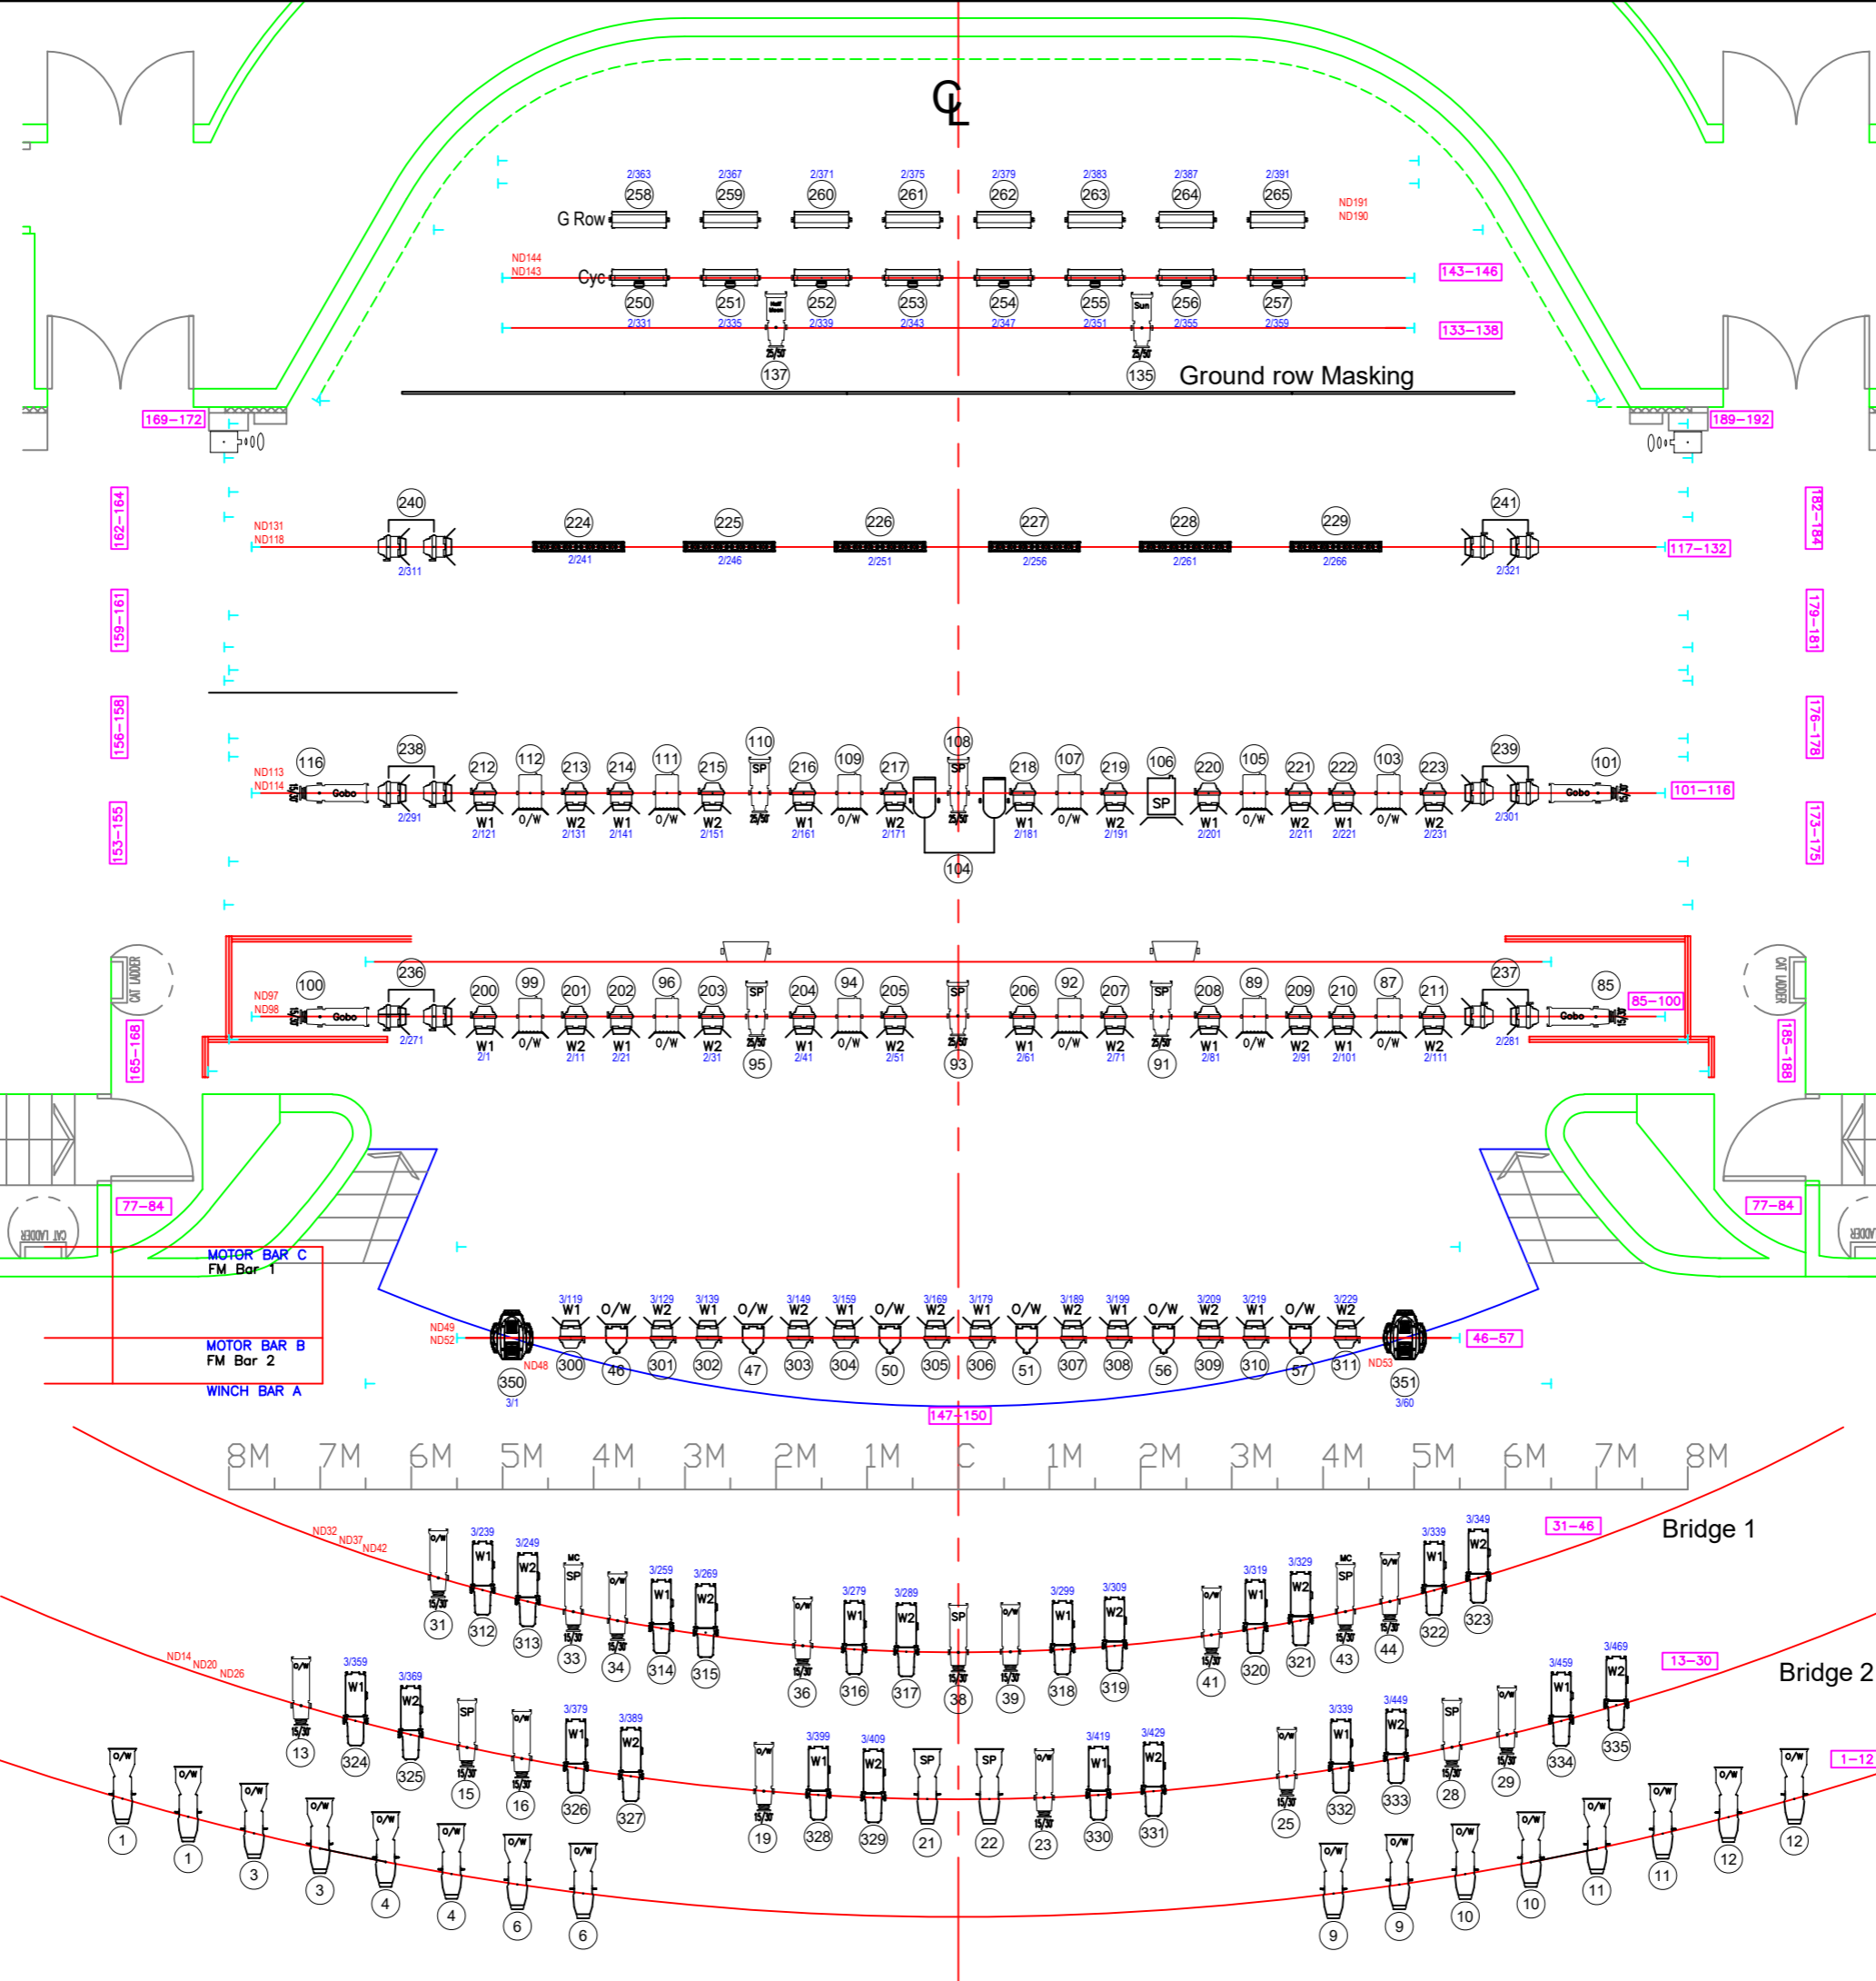

Black Backdrop	CYC TRACK	34
HEMP SET 8		33
HEMP SET 7		32
HEMP SET 6		31
NO. 5 LX BAR(Cyc)		30
NO. 4 LX BAR		29
MOTOR BAR 5		28
3rd MID CURTAIN/LEG 5 OVERLAP TRACK		27
BORDER 5	WIPER TRACK 8	26
HEMP SET 5	WIPER TRACK 7	25
MOTOR BAR 4		24
HEMP SET 4		23
NO. 3 LX BAR		22
BORDER & LEG 4	WIPER TRACK 6	22
	WIPER TRACK 5	20
MOTOR BAR 3		19
HEMP SET 3		17
2nd MID CURTAIN/LEG 3 OVERLAP TRACK		16
BORDER 3	HEMP SET 2	16
	WIPER TRACK 4	14
MOTOR BAR 2	WIPER TRACK 3	13
1st MID CURTAIN	OVERLAP TRACK	12
NO. 2 LX BAR		11
BORDER & LEG 2	WIPER TRACK 2	10
	WIPER TRACK 1	9
MOTOR BAR 1		7
HEMP SET 1		6
LEG 1		6
TEASER		5
PROJECTION SCREEN		4
NO. 1 LX BAR		3
PELMET		2
HOUSE CURTAIN		1

LEGEND

- 750W ETC Source4 10
- 750W ETC Source4 Zoom 25-50
- 750W ETC Source4 Zoom 15-30
- ETC Source4 Lustr2 Zoom 15-30
- 1kW Par CP61
- 750W ETC PARnel
- 1kW Strand Cantata F Fresnel
- 2kW Strand Patt 828 Fresnel
- 200W Altman Spectra Cyc200
- Robe DL7S (Mode 3)
- Altman AP-150 (8-bit)
High-cross: 40 degree (zoom control: 158)
Bar 2 Wash: 55 degree (zoom control: 217)
Bar 1 Wash: 50 degree (zoom control: 197)
FM Bar 2 Face lx: 40 degree (zoom control: 158)
- ETC ColorSource Linear2
- 1.5kW Anytronic Deathstar
- Smoke Machine