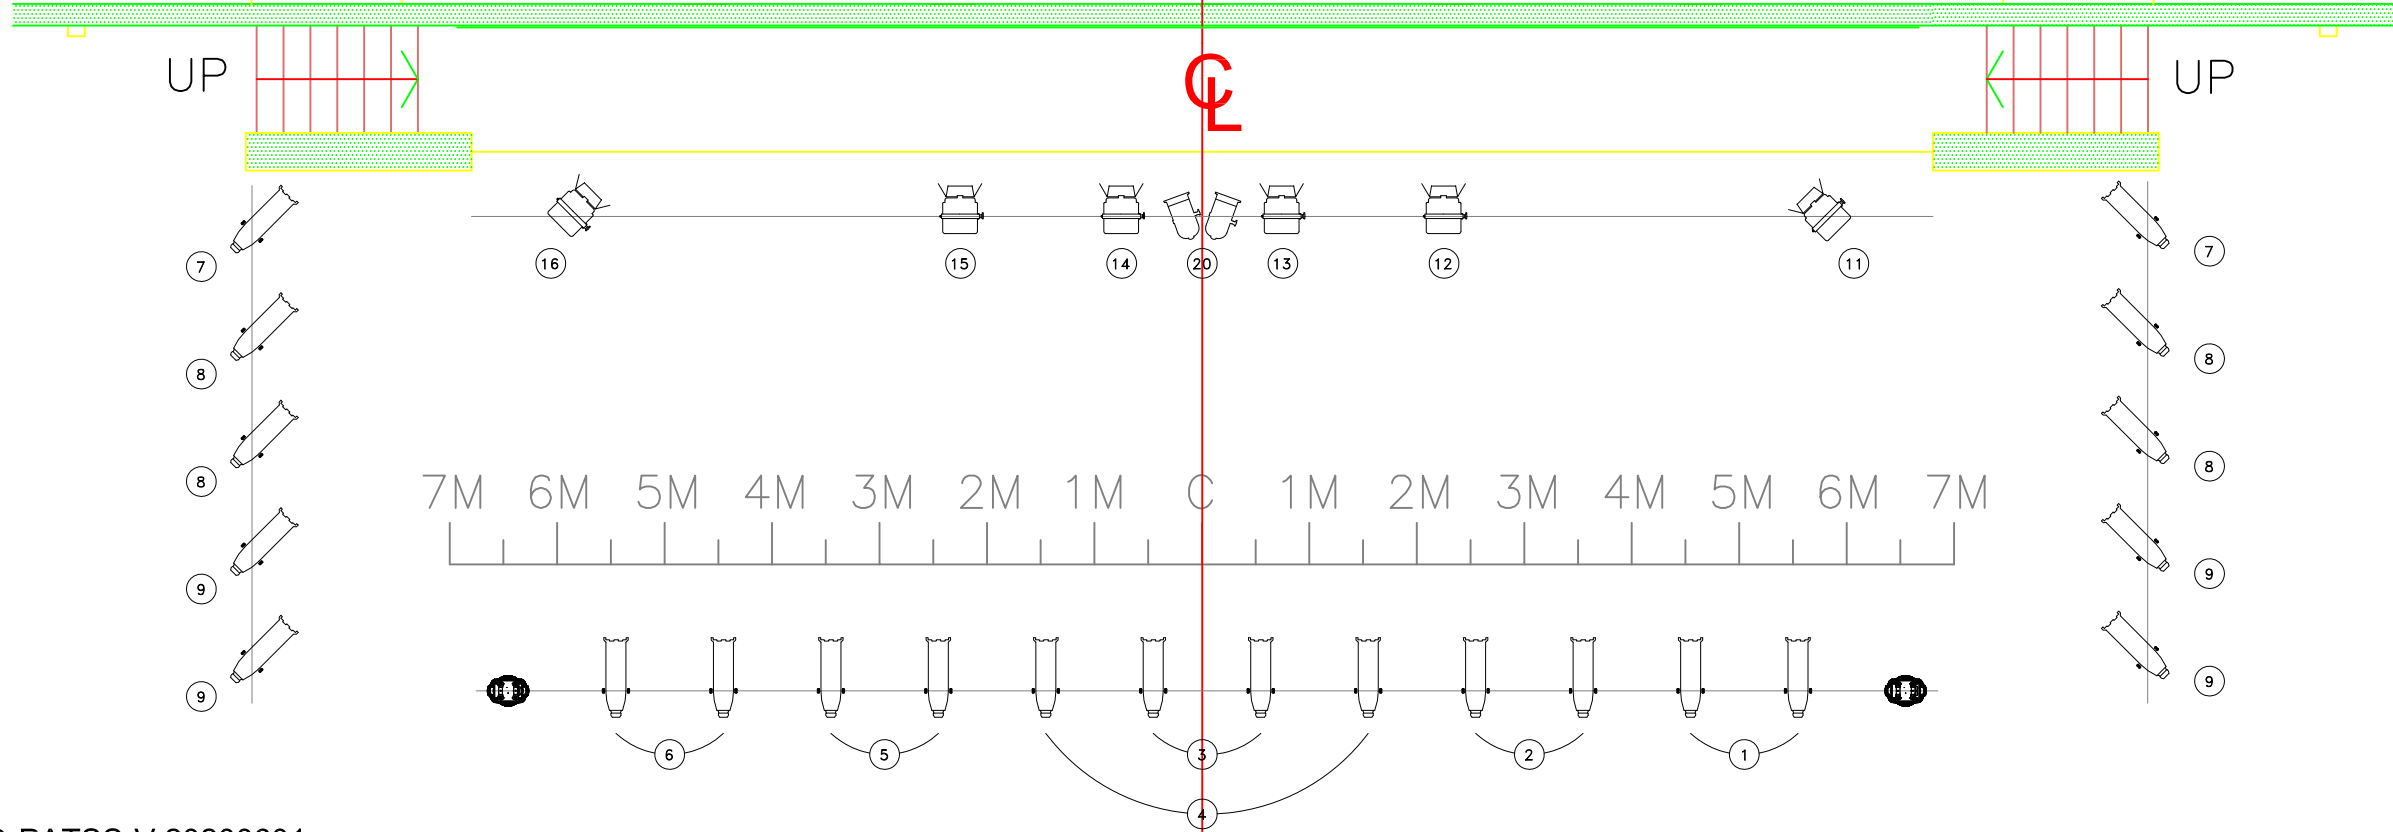

- 20 CYC
- 19 REAR CURTAIN
- 18 BORDER 4
- 17 SPARE BAR 4
- 16 SPARE BAR 3
- 15 LX 5 (CYC LX)
  
- 14 LEGS 3
- 13 BORDER 3
  
- 12 LX 4
- 11 SPARE BAR 2
  
- 10 LX 3
  
- 9 LEGS 2
- 8 BORDER 2
  
- 7 LX 2
- 6 SPARE BAR 1
- 5 LEGS 1
- 4 BORDER 1
  
- 3 LX 1
- 2 HOUSE CURTAIN
- 1 TEASER

LEGEND	
	ETC Source Four 15° - 30° (750W)
	Strand SL 23° - 50° (600W)
	Robert Juliat Lutin - 306LF (1kW)
	Strand Fresnite (2kW)
	Chroma-Q Universal Color Changer
	Strand PAR64 CP61 (1kW)
	Robe Spider LED Wash Beam (780W)
	Altman Spectra Cyc 200 RGBA (200W)
	Strand Cadenza EP Effect Projector (2kW)
	Martin Atomic 3000 DMX Strobe (3kW)