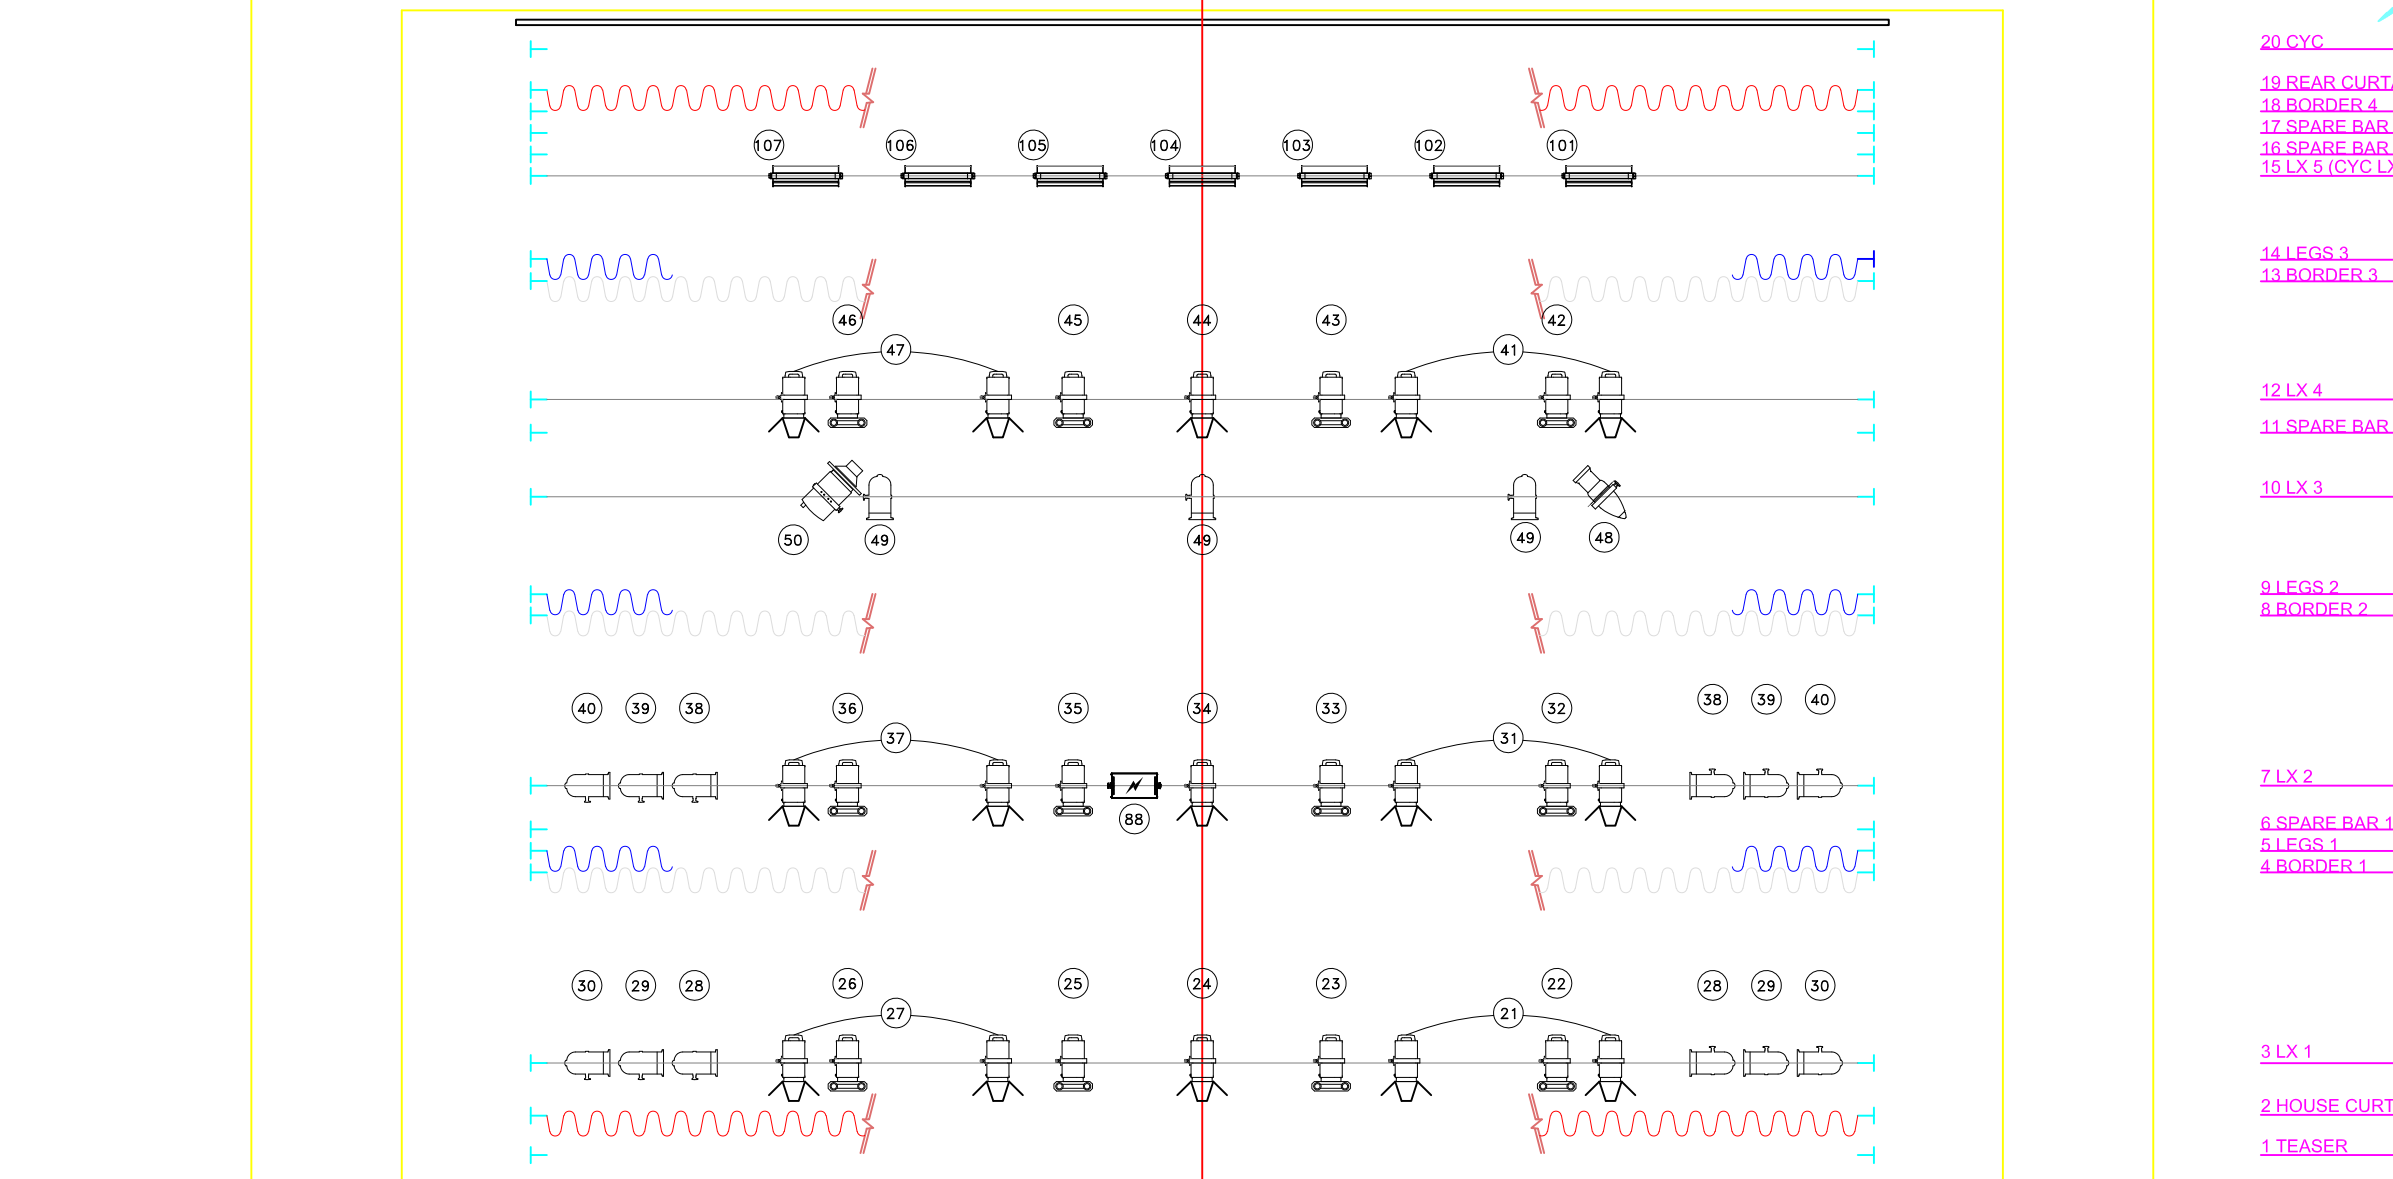

- 20 CYC
- 19 REAR CURTAIN
- 18 BORDER 4
- 17 SPARE BAR 4
- 16 SPARE BAR 3
- 15 LX 5 (CYC LX)
  
- 14 LEGS 3
- 13 BORDER 3
  
- 12 LX 4
- 11 SPARE BAR 2
  
- 10 LX 3
  
- 9 LEGS 2
- 8 BORDER 2
  
- 7 LX 2
- 6 SPARE BAR 1
- 5 LEGS 1
- 4 BORDER 1
  
- 3 LX 1
- 2 HOUSE CURTAIN
- 1 TEASER

LEGEND	
	ETC Source Four 15° - 30° (750W)
	Strand SL 23° - 50° (600W)
	Robert Juliat Lutin - 306LF (1kW)
	Strand Fresnite (2kW)
	Chroma-Q Universal Color Changer
	Strand PAR64 CP61 (1kW)
	Robe Spider LED Wash Beam (780W)
	Altman Spectra Cyc 200 RGBA (200W)
	Strand Cadenza EP Effect Projector (2kW)
	Martin Atomic 3000 DMX Strobe (3kW)