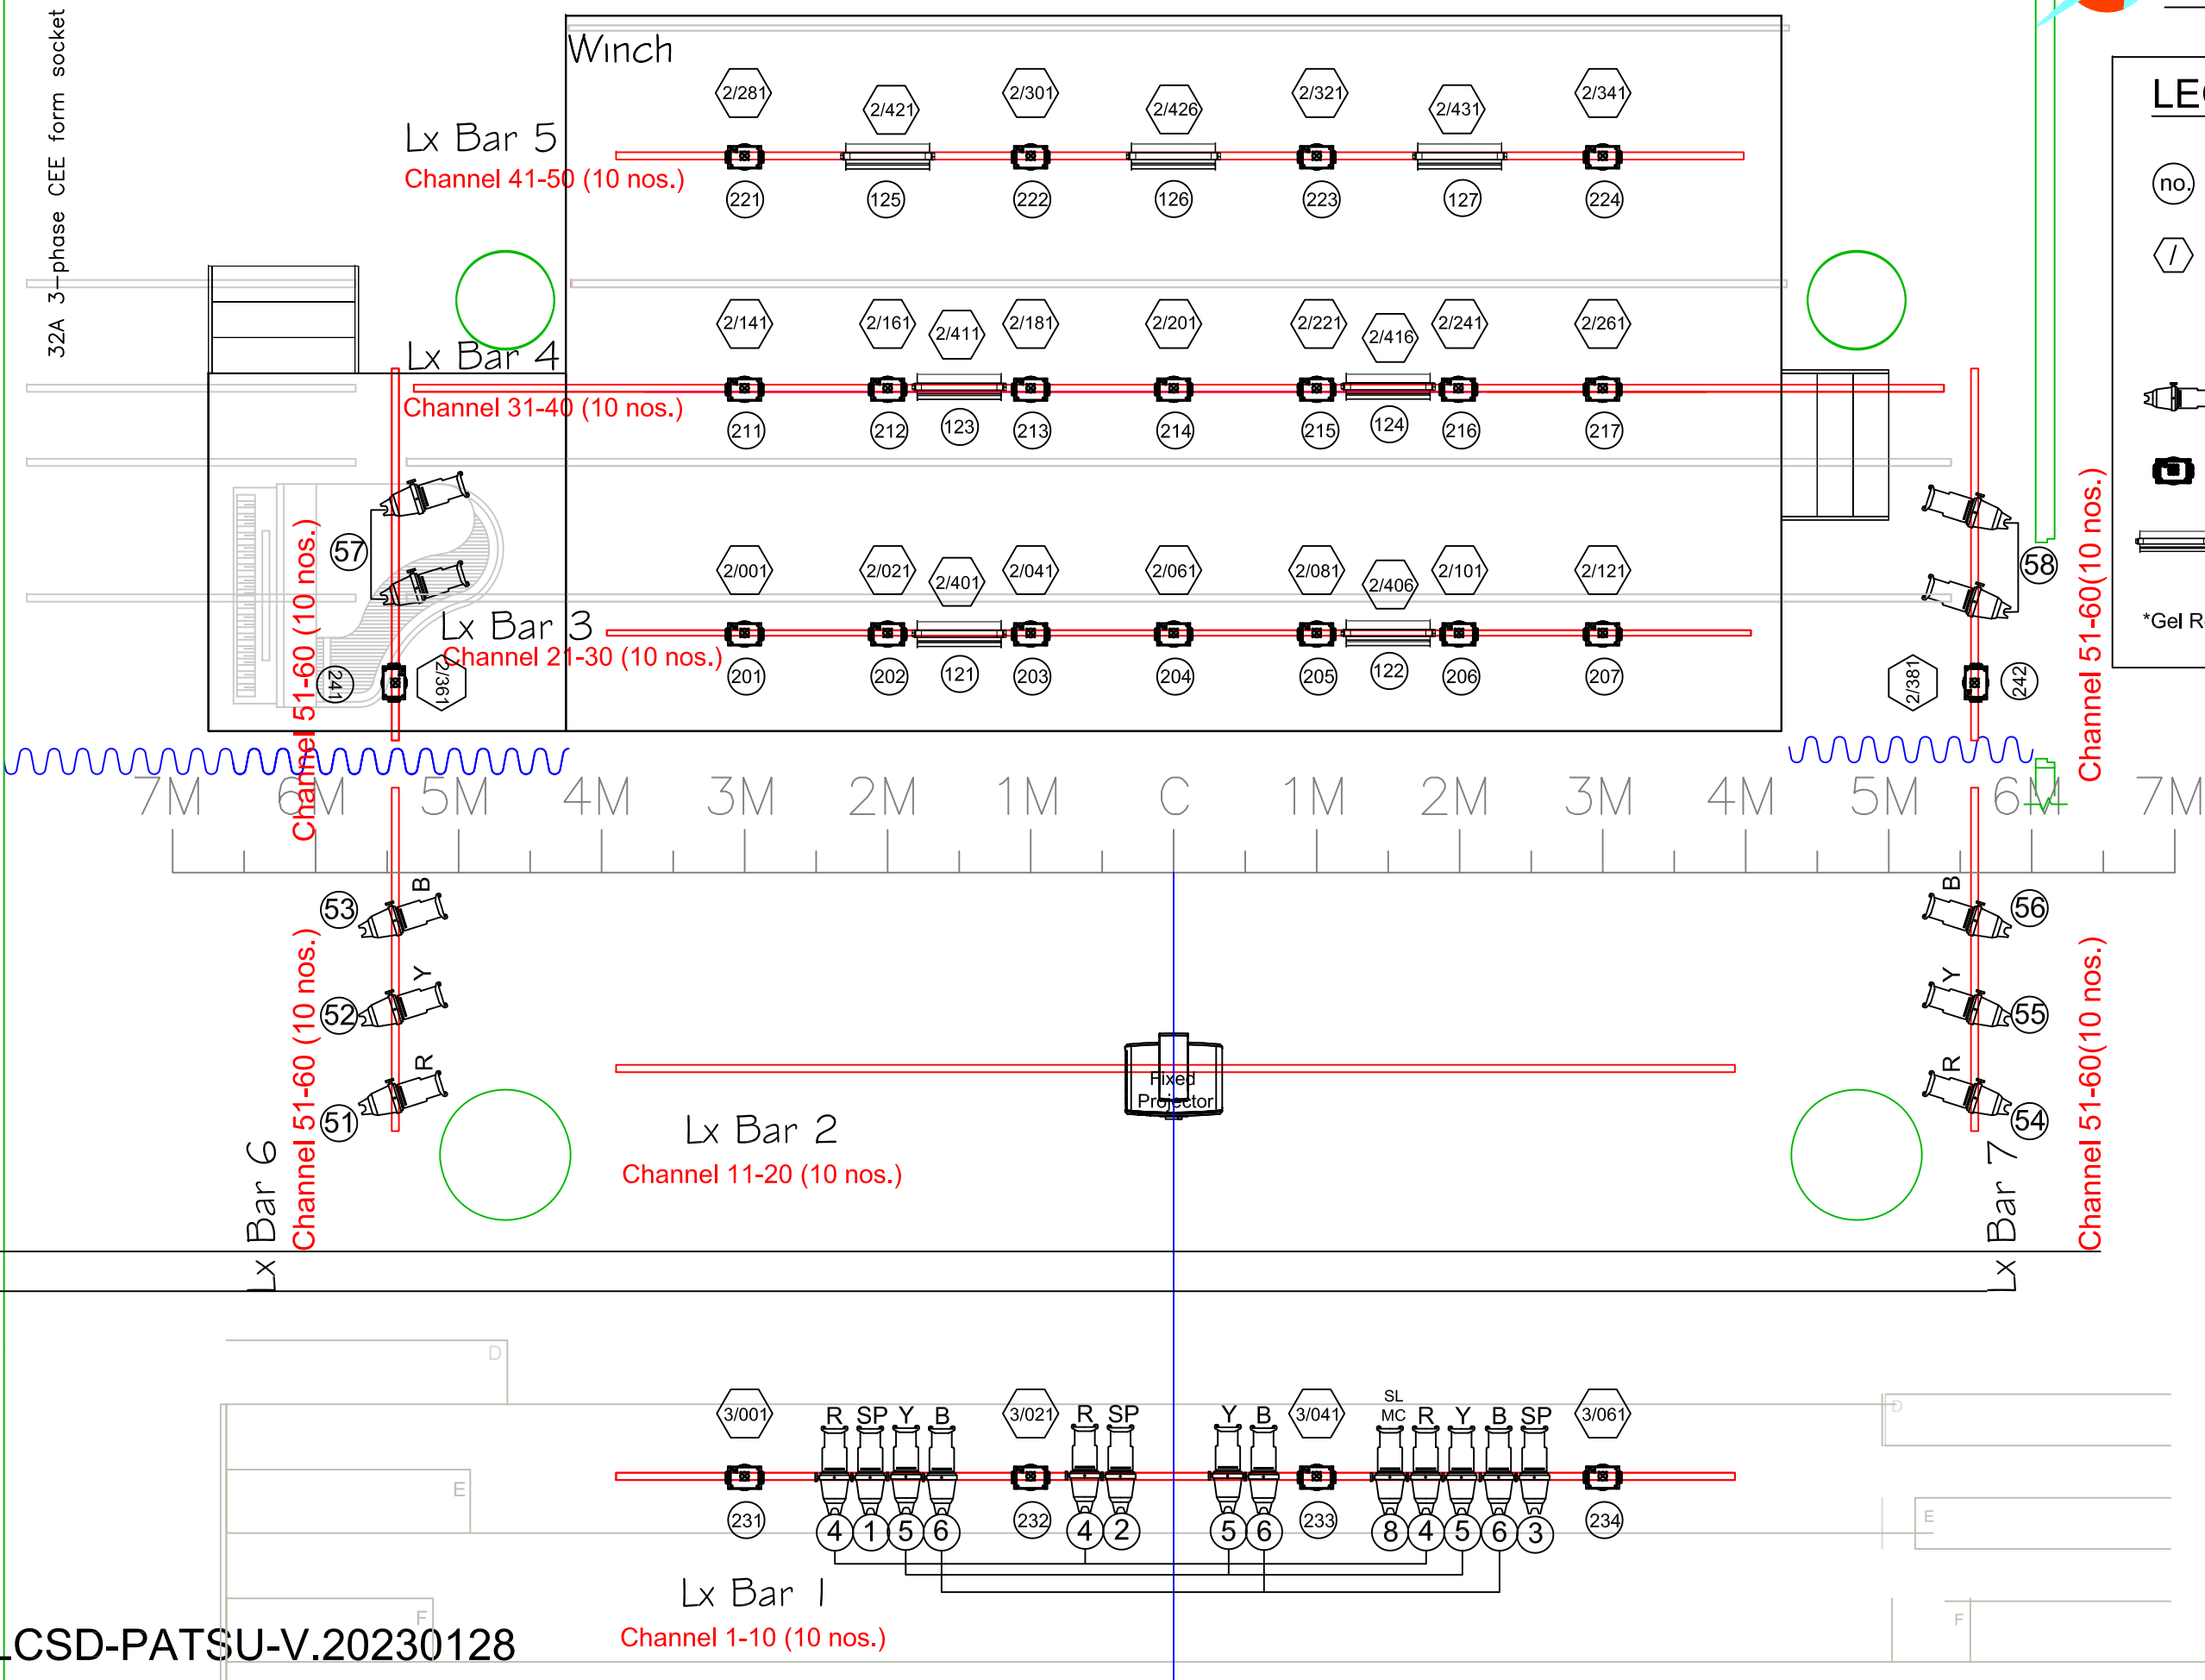

Floor Level Channel 9,10,19,20,29,30 (6 nos.)

Floor Level Channel 39,40,49,50,59,60 (6 nos.)

**LEGEND:**

- (no.) Channel
  - (/ ) DMX Address
  - 600W PROFILE SL 23/50 x 22 (Spare x 2)
  - Rouge R1 Beam Wash x 24
  - 200W Altman Spectra CYC 200 RGBA X 7
- \*Gel Remarks: G=L124 B=L132 Y=L104 R=L106